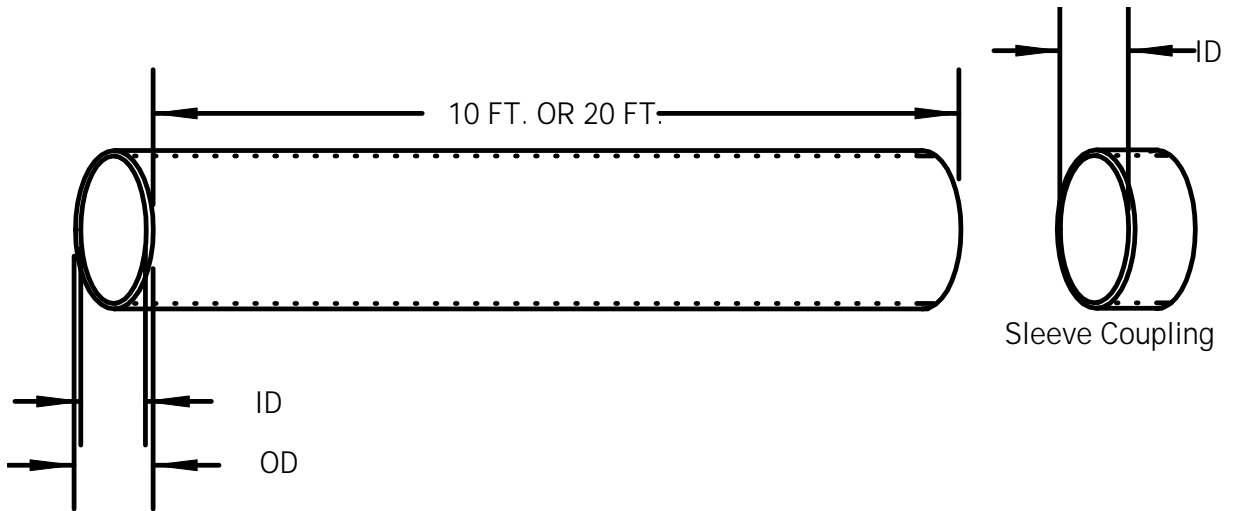

E-mail: sales@aetnaplastics.com • Web site: www.aetnaplastics.com

Table of Contents

Description	Page No.
Table of Contents.....	2
Duct/pipe.....	3
Elbows 45° and 90°, Couplings.....	4
Reducer Couplings.....	5
Tee, True Wye, Rainskirt	6
Wye (45°).....	7
Flange (Belled and Blind), Caps.....	8
Butterfly Damper, Blastgate.....	9
Raincap (Style “A” and Style “B”).....	10
Flexible Hose Accessories.....	11
Exhaust and Lateral Hoods.....	12