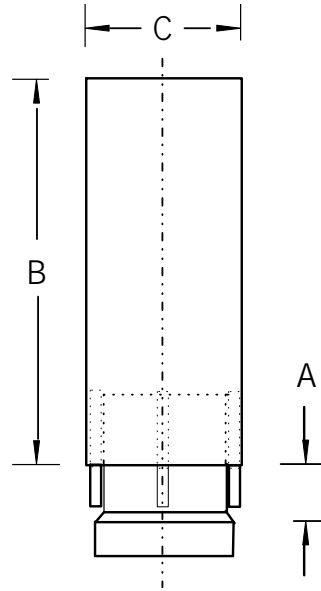

Rain Cap (Style "A")
(Belled)

Part No.	Size	Price
1034-WCA-02	2"	$235.29
1034-WCA-03	3"	$194.06
1034-WCA-04	4"	$211.64
1034-WCA-05	5"	$250.26
1034-WCA-06	6"	$262.83
1034-WCA-07	7"	$275.26
1034-WCA-08	8"	$289.13
1034-WCA-09	9"	$300.29
1034-WCA-10	10"	$360.27
1034-WCA-11	11"	$369.12
1034-WCA-12	12"	$400.29
1034-WCA-14	14"	$544.22
1034-WCA-16	16"	$596.42
1034-WCA-18	18"	$859.07
1034-WCA-20	20"	$941.14
1034-WCA-24	24"	$1,118.98

Rain Cap (Style "B")
Zero Pressure Loss Feature
(Belled)

Part No.	Size	Price
1034-WCB-03	3"	$202.68
1034-WCB-04	4"	$238.68
1034-WCB-05	5"	$261.22
1034-WCB-06	6"	$279.26
1034-WCB-07	7"	$292.74
1034-WCB-08	8"	$310.50
1034-WCB-09	9"	$360.12
1034-WCB-10	10"	$390.36
1034-WCB-11	11"	$421.36
1034-WCB-12	12"	$437.93
1034-WCB-14	14"	$588.19
1034-WCB-16	16"	$775.54
1034-WCB-18	18"	$943.88
1034-WCB-20	20"	$1,006.80
1034-WCB-24	24"	$1,272.19

Please call for pricing on transitions