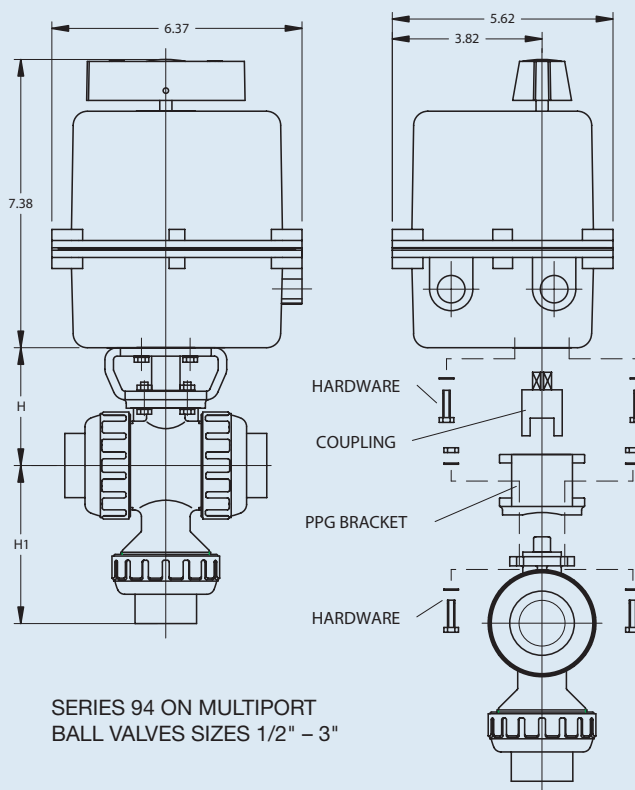

Electrically Actuated Type 23

Series 92 on Multiport Ball Valve

Series 94 on Multiport Ball Valve

L-port Ball Configuration Supplied as a standard for 180 degree rotation.

Dimensions (IN.) SERIES 92 ON MULTIPORT (1/2"-4")

NOMINAL SIZE		H	H1*
INCHES	mm		
1/2	15	2.76	3.08
3/4	20	3.01	3.56
1	25	3.29	4.32
1 1/2	40	3.98	5.71
2	50	4.43	6.66
3	80	5.47	9.59
4	100	6.97	11.58

*PVC/CPVC Socket End
FOR FEATURES OF SERIES 92
ACTUATOR, SEE PAGE 21.

Dimensions (IN.) SERIES 94 ON MULTIPORT (1/2"-3")

NOMINAL SIZE		H	H1*
INCHES	mm		
1/2	15	2.76	3.08
3/4	20	3.01	3.56
1	25	3.29	4.32
1 1/2	40	3.98	5.71
2	50	4.43	6.66
3	80	5.47	9.59

*PVC/CPVC Socket End
FOR FEATURES OF SERIES 94
ACTUATOR, SEE PAGE 22.