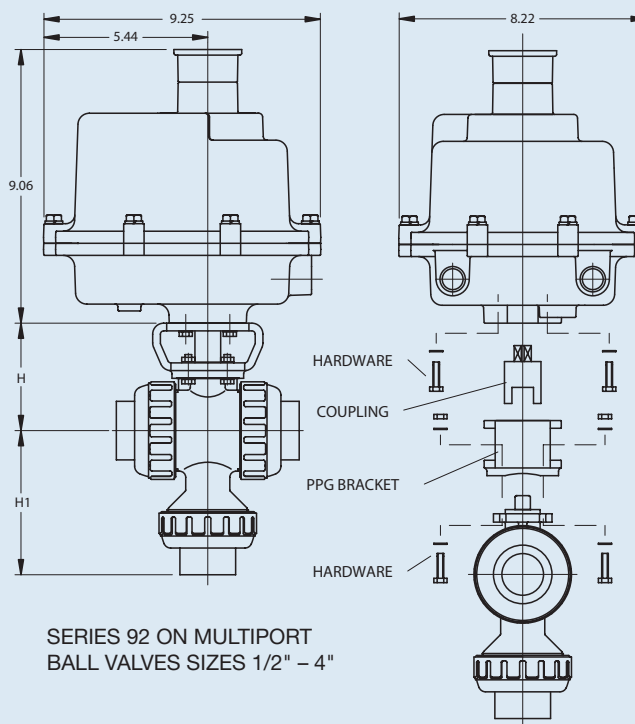

Electrically Actuated Type 23

Series 92 on Multiport Ball Valve

Series 94 on Multiport Ball Valve

L-port Ball Configuration Supplied as a standard for 180 degree rotation.

Dimensions (IN.) SERIES 92 ON MULTIPORT (1/2"-4")

NOMINAL SIZE		H	H1*
INCHES	mm		
1/2	15	2.76	3.08
3/4	20	3.01	3.56
1	25	3.29	4.32
1 1/2	40	3.98	5.71
2	50	4.43	6.66
3	80	5.47	9.59
4	100	6.97	11.58

*PVC/CPVC Socket End
FOR FEATURES OF SERIES 92
ACTUATOR, SEE PAGE 21.

Dimensions (IN.) SERIES 94 ON MULTIPORT (1/2"-3")

NOMINAL SIZE		H	H1*
INCHES	mm		
1/2	15	2.76	3.08
3/4	20	3.01	3.56
1	25	3.29	4.32
1 1/2	40	3.98	5.71
2	50	4.43	6.66
3	80	5.47	9.59

*PVC/CPVC Socket End
FOR FEATURES OF SERIES 94
ACTUATOR, SEE PAGE 22.