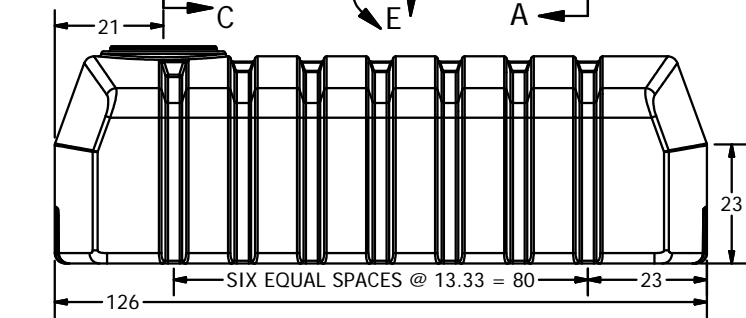

DETAIL E
SCALE 1 / 12

SECTION F-F
SCALE 1:24

SECTION A-A
SCALE 1:24

DETAIL B
SCALE 1 / 12

FOB ST BONIFACIUS MN AND LANCASTER OH

DRAWN Jerry Paulson	3/20/2009
CHECKED	
QA	
MFG	
APPROVED	

 NORWESCO, INC., ST. BONIFACIUS, MN		
		TITLE
1600 GALLON LOW PROFILE WATER TANK		
SIZE B	DWG NO	REV

Distributed by
AETNA PLASTICS
800-634-3074
www.aetnoplastics.com

SCALE: 1/24		SHEET 1 OF 1
-------------	--	--------------